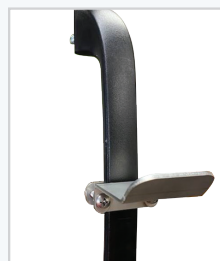

ONLY FROM

Clean Getaway™ Hands-Free Door Openers

Minimize the chance of spreading germs from potentially contaminated door handles.

A Super-Simple Solution to Improve Workplace Hygiene

- Provides a user-friendly means of pulling doors open without having to touch handles or other door surfaces.
- Available in two models—one for foot use at the base of the door and one for forearm use at normal mid-door height.
- Angle designed for safety—effective for pulling, but allows for a quick-slip release to prevent injury.

Engineered for Commercial Use

- Stainless-steel construction for lasting strength and appearance, even in high-traffic applications.
- Versatile—can be placed almost anywhere.
- Easy to install; hardware included.
- Door stickers included.

Door Stickers

Buy once. Buy the original.
Always look for this mark of quality

Suggested Uses

Great for any commercial or industrial workplace environment where personal and facility hygiene are a priority. Install on restroom, breakroom and other commonly used doors to give staff and customers an alternative to using conventional and potentially contact-hazardous door handles.

* Accommodates 'flat-style' handles up to 1 1/2" wide x 7/8" thick and 'round-style' handles 1/2"-1 1/4" diameter.

Replacement parts are available through Nemco's 24-hour Zip Program.

Nemco reserves the right to make design, specification or model changes without notice.